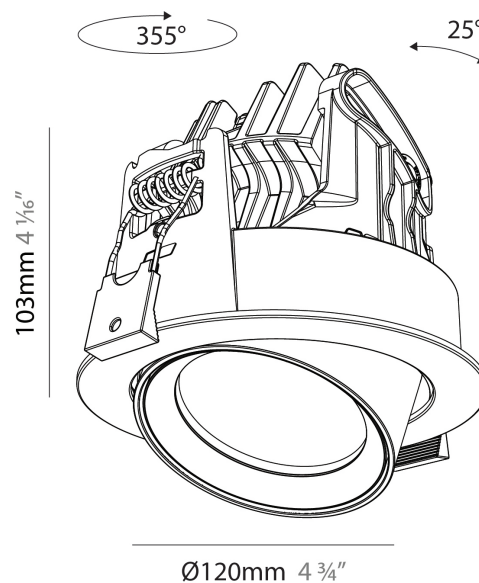

GENERAL

Series: Centriq
Subseries: Centriq Round Adjustable
Brand: Prolicht
Division: Architectural
Mounting Type: Recessed
Mounting Location: Ceiling
Subcategory: Spots

PHYSICAL

Shape: Cylinder
Diameter (mm): 120
Diameter (in): 4 3/4
Height (mm): 105
Height (in): 4 1/8
Min. Recessing Depth (mm): 120
Min. Recessing Depth (in): 4 3/4
Light Distribution: Adjustable / Direct
Weight (kg): 0.649
Diffuser: Lens Pack - No Lens / Opal / Linear Spread Lens / Honeycomb / Spread Lens
Fixture Finish: SSR / BKV / CWI / CRY / HAB / UFT / ITA / RUA / FTG / MYG / LOD / PUS / FRO / FUP / KIA / POP / BLS / SPG / MEY / GOH / GUM / CHC / COM / ABZ / JAG / OBR / MOS / ROR
Fixture Material: Aluminum
Cut-out Measurements: Dia. 112mm / 4 7/16"

ELECTRICAL

Lamp Type: LED (Zhaga Standard)
Input Wattage (W): 27.3
Total Output Wattage (W): 24.5
Dimming: Tri-Mode (Non-Dimming and Phase Dimming (120Vac only) and 0-10V Dimming)
Driver Included: Yes
Driver Location: Recessed Housing
Driver Type: Constant Current - Universal
Driver Class: Class 2
Input Voltage (V): 120 - 277
Constant Current (MA): 700

LED

Color Temperature (*K): 2700 / 3000 / 3500 / 4000
Max. Delivered Lumen (lm): 2348 / 2444 / 2549 / 2669
Nominal Lumen (lm): 2788 / 2903 / 3027 / 3170
CRI: >90 CRI
Lamp Life (hrs): 50000

OPTICAL

Reflector°: 20 / 32 / 54
Adjustability: Rotational 350°; Tilt 90°

RATINGS AND CERTIFICATIONS

Certified By: Certified for North American Standards
IP rating: IP20