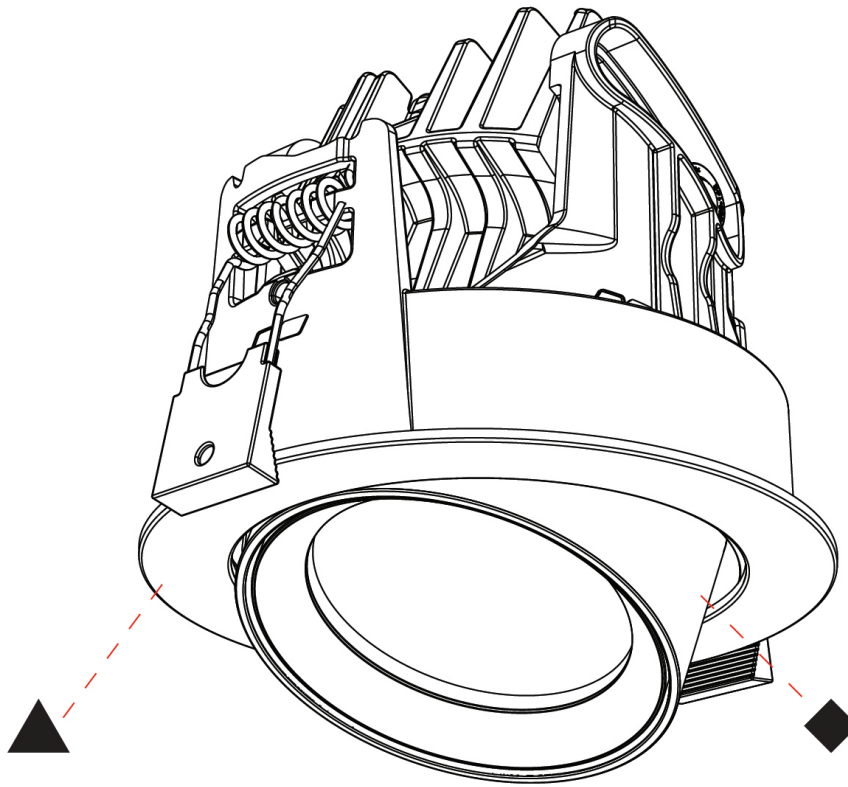

CENTRIQ ROUND ADJUSTABLE RECESSED

A35975-

PROJECT _____

TYPE _____

SPECIFIER _____

QUANTITY _____

DATE _____